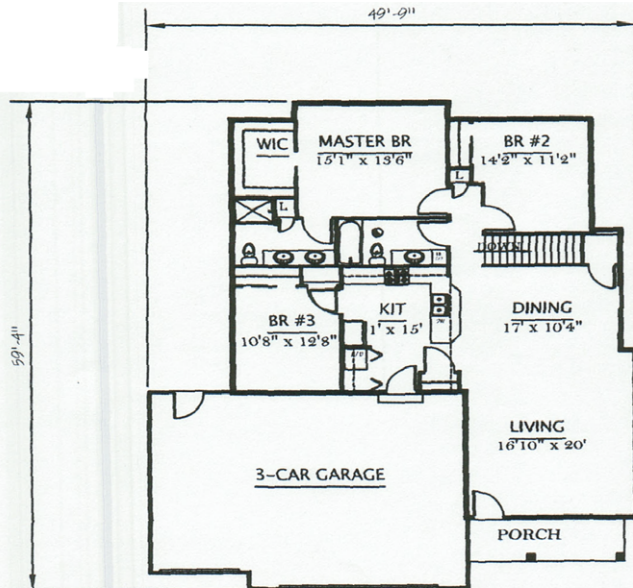

The Covington

Quality Built Home For Your Lifestyle

A great ranch for narrow lots. Great master suite, large living room with open concept and even has a 3 car garage.

FRONT ELEVATION

FIRST FLOOR PLAN

FIRST FLOOR LIVING AREA = 1,615s.f.

1615 Square Feet
3 Bedrooms
2 Bathrooms